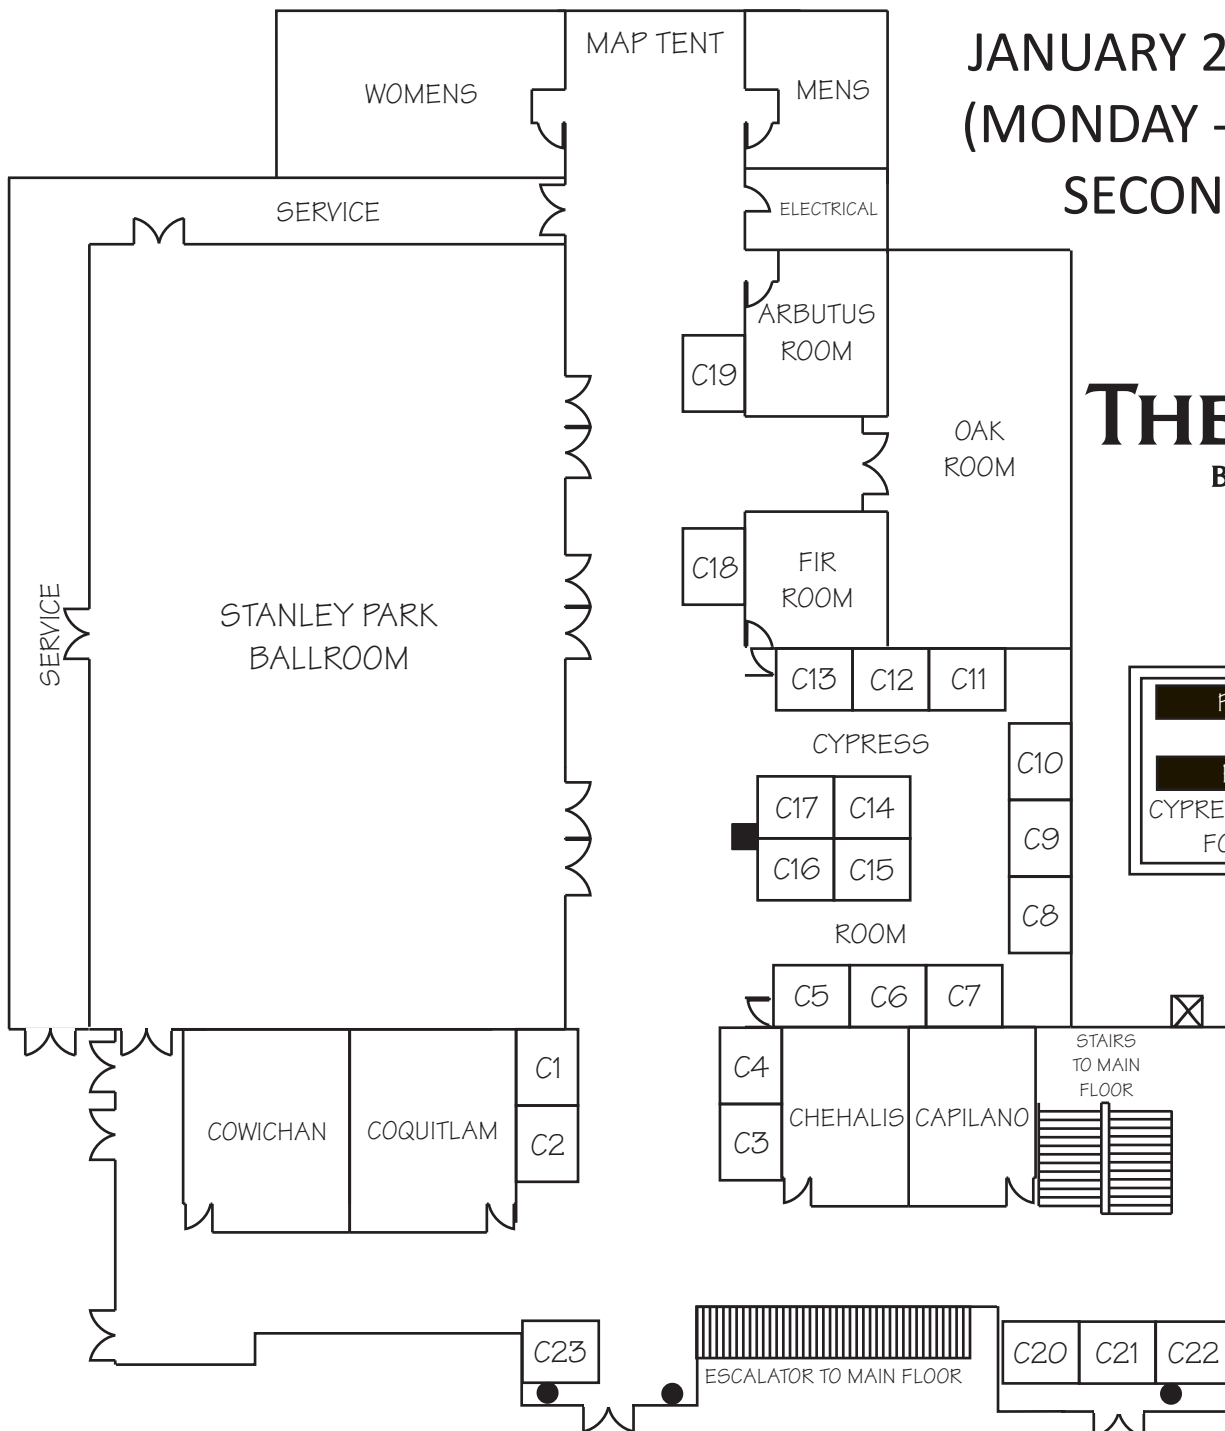

THE WESTIN
BAYSHORE
Vancouver

POSTER BOARDS	
SEYMOUR ROOM	- 9
CORRIDOR	- 6
EXHIBIT BOOTHS	
BALLROOM	- 95 - 10' X 8'
FOYER	- 16 - 10' X 8'
FOYER - 1	- 30' X 6'
FOYER - 10	- 10' X 6'
FOYER - 1	- 20' X 16'
MACKENZIE	- 5 - 10' X 8'
LOUNGE	- 6 - 10' X 8'

MINERAL
EXPLORATION

2011 ROUNDUP

JANUARY 27, 2011
(THURSDAY ONLY)

MAIN LEVEL

OUTDOOR
POOL

THE WESTIN
BAYSHORE
Vancouver

POSTER BOARDS	
SEYMOUR ROOM	- 9
CORRIDOR	- 6
EXHIBIT BOOTHS	
BALLROOM	- 95 - 10' X 8'
FOYER	- 16 - 10' X 8'
FOYER - 1	- 30' X 6'
FOYER - 10	- 10' X 6'
FOYER - 11	- 20' X 16'
LOUNGE - 6	- 10' X 8'

MINERAL
EXPLORATION

2011 ROUNDUP

JANUARY 24 - 27, 2011
(MONDAY - THURSDAY)

SECOND LEVEL

THE WESTIN
BAYSHORE
Vancouver

POSTER BOARDS
OAK ROOM - 15
EXHIBIT BOOTHS
CYPRESS ROOM - 13 - 10' X 8'
FOYER - 10 - 10' X 8'