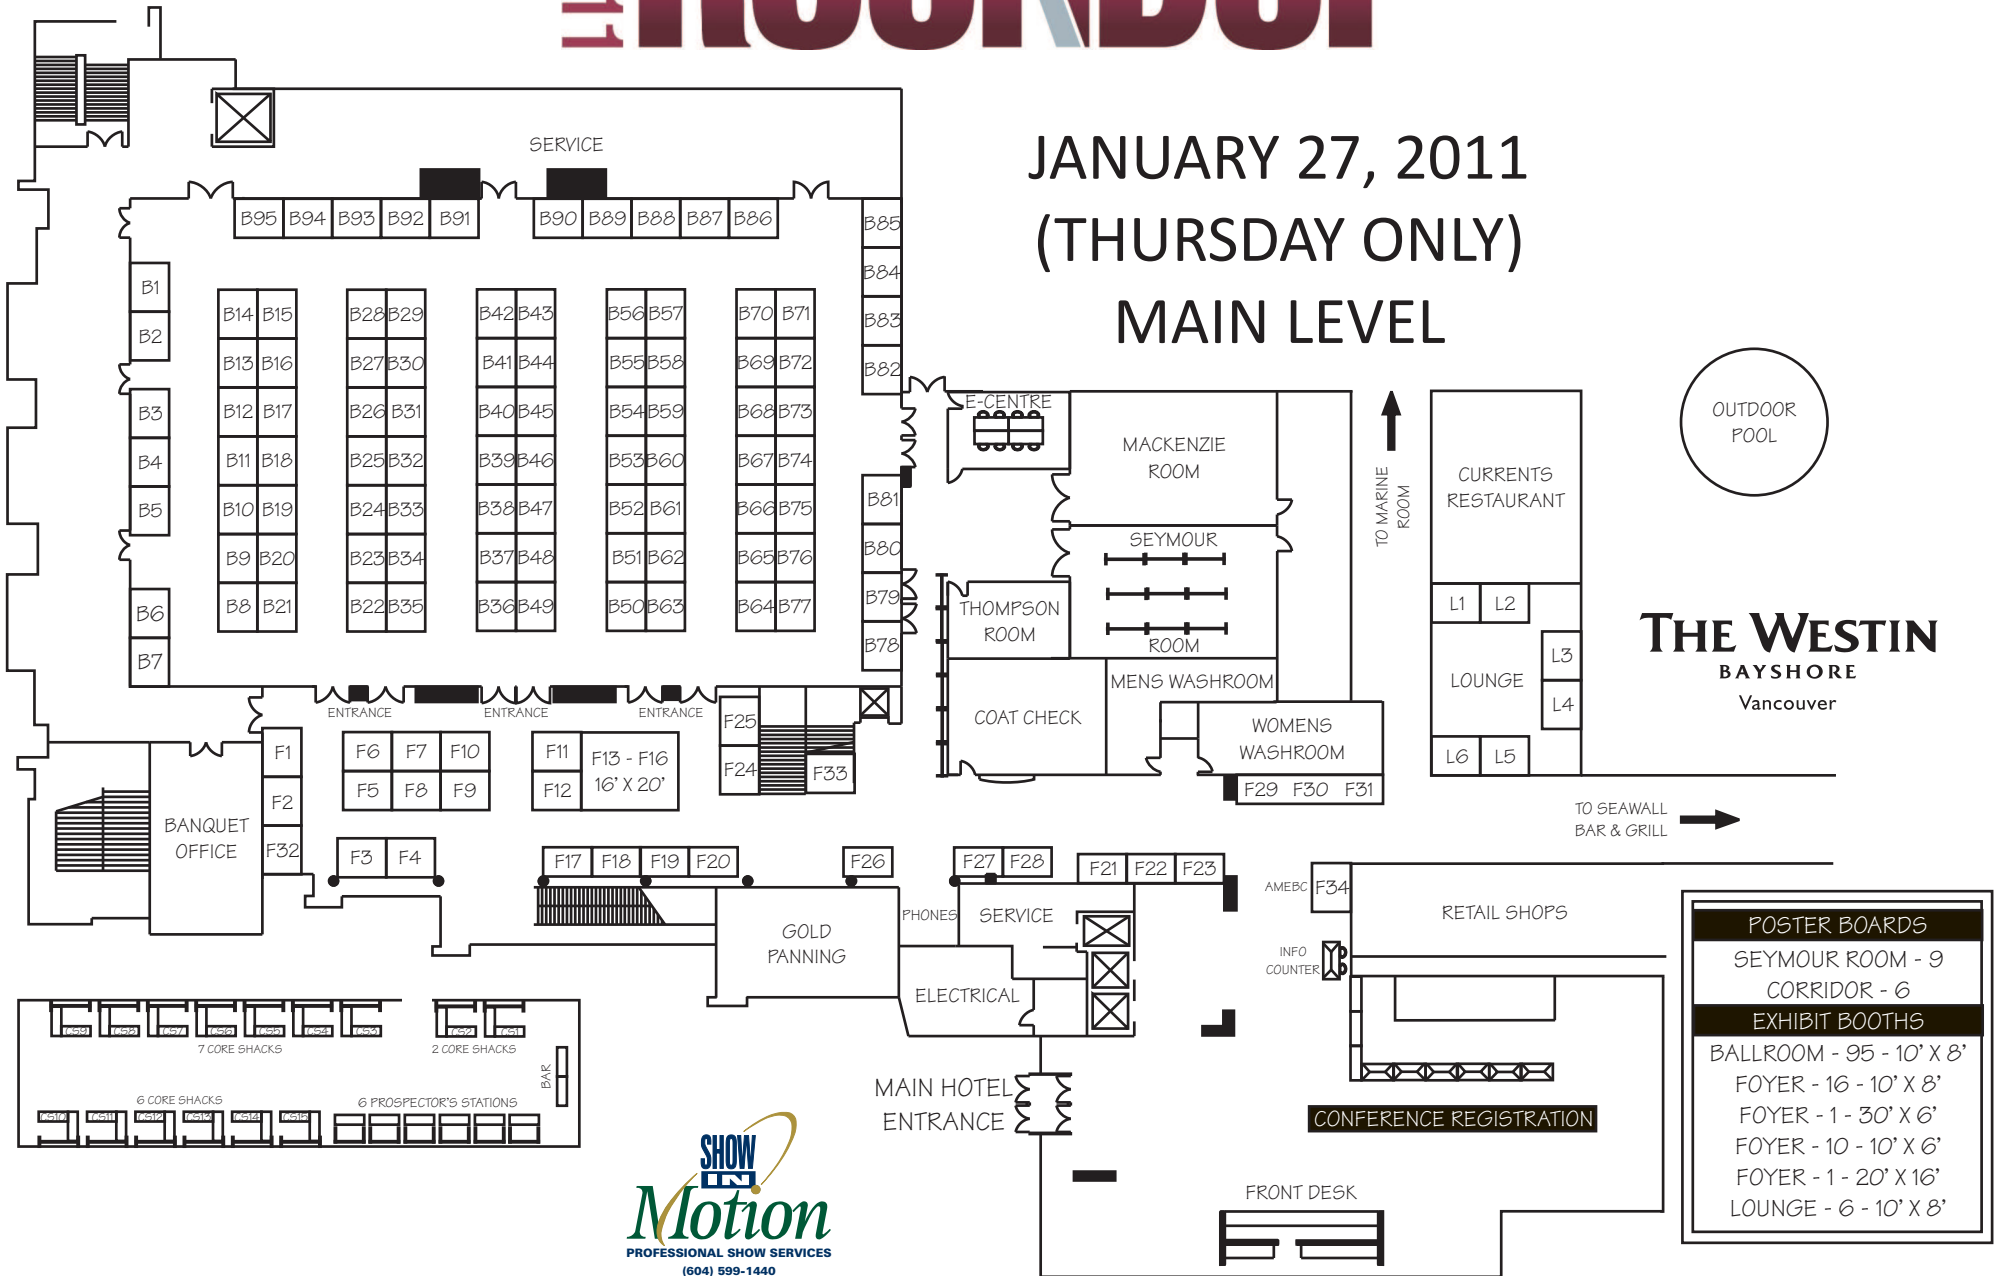

THE WESTIN
BAYSHORE
Vancouver

POSTER BOARDS	
SEYMOUR ROOM	- 9
CORRIDOR	- 6
EXHIBIT BOOTHS	
BALLROOM	- 95 - 10' X 8'
FOYER	- 16 - 10' X 8'
FOYER - 1	- 30' X 6'
FOYER - 10	- 10' X 6'
FOYER - 1	- 20' X 16'
MACKENZIE	- 5 - 10' X 8'
LOUNGE	- 6 - 10' X 8'

MINERAL
EXPLORATION

2011 ROUNDUP

JANUARY 27, 2011
(THURSDAY ONLY)

MAIN LEVEL

OUTDOOR
POOL

THE WESTIN
BAYSHORE
Vancouver

POSTER BOARDS	
SEYMOUR ROOM	- 9
CORRIDOR	- 6
EXHIBIT BOOTHS	
BALLROOM	- 95 - 10' X 8'
FOYER	- 16 - 10' X 8'
FOYER - 1	- 30' X 6'
FOYER - 10	- 10' X 6'
FOYER - 11	- 20' X 16'
LOUNGE - 6	- 10' X 8'

MINERAL
EXPLORATION

2011 ROUNDUP

JANUARY 24 - 27, 2011
(MONDAY - THURSDAY)

SECOND LEVEL

THE WESTIN
BAYSHORE
Vancouver

POSTER BOARDS
OAK ROOM - 15
EXHIBIT BOOTHS
CYPRESS ROOM - 13 - 10' X 8'
FOYER - 10 - 10' X 8'