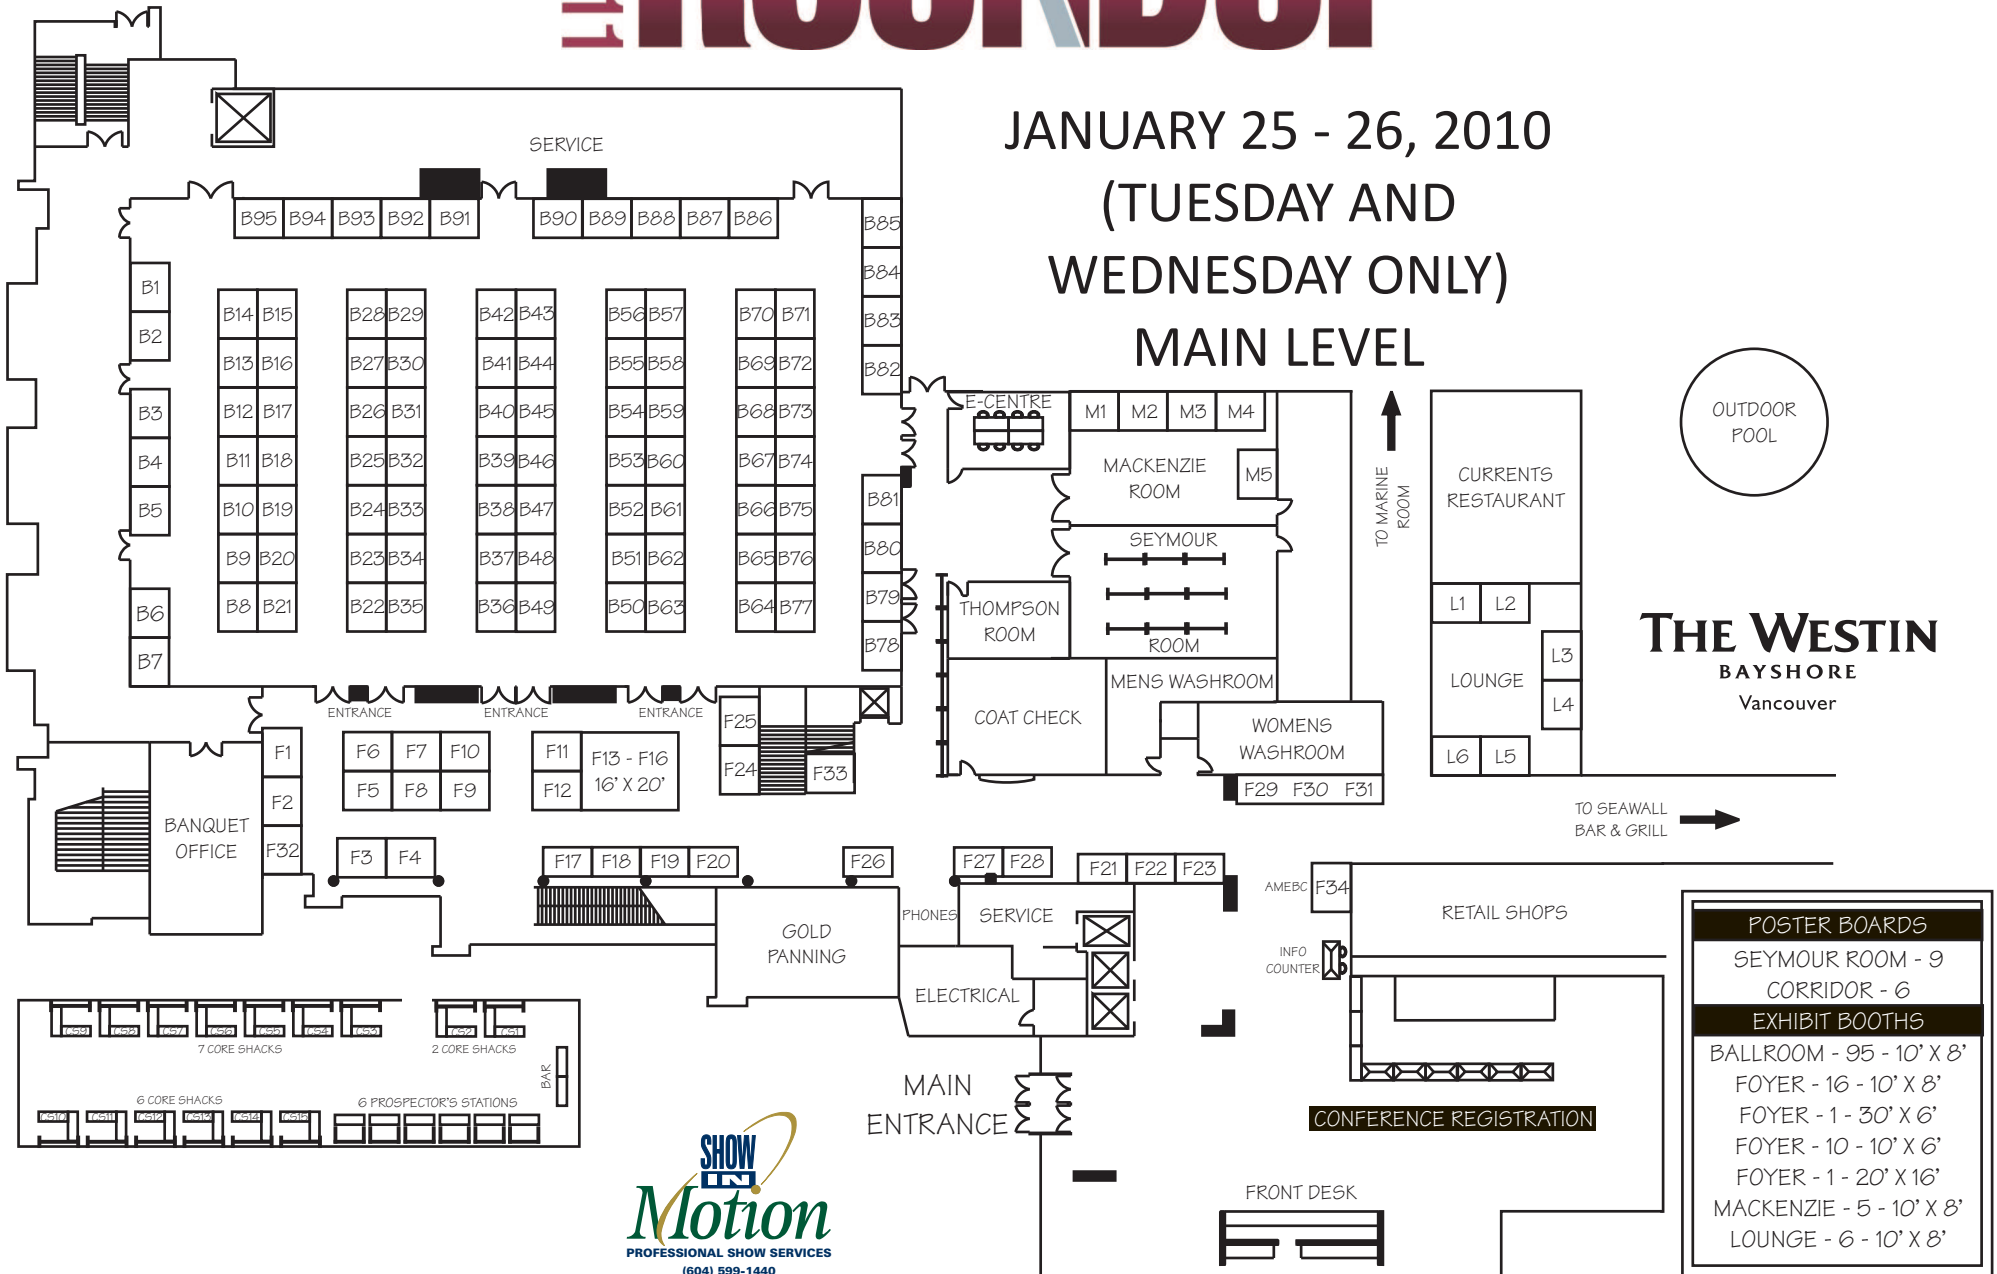

MINERAL
EXPLORATION
2011

AMEBC ROUNDUP

JANUARY 24, 2011
(MONDAY ONLY)
MAIN LEVEL

MINERAL
EXPLORATION

2011 ROUNDUP

JANUARY 25 - 26, 2010
(TUESDAY AND
WEDNESDAY ONLY)

MAIN LEVEL

OUTDOOR
POOL

THE WESTIN
BAYSHORE
Vancouver

POSTER BOARDS	
SEYMOUR ROOM	- 9
CORRIDOR	- 6
EXHIBIT BOOTHS	
BALLROOM	- 95 - 10' X 8'
FOYER	- 16 - 10' X 8'
FOYER - 1	- 30' X 6'
FOYER - 10	- 10' X 6'
FOYER - 1	- 20' X 16'
MACKENZIE	- 5 - 10' X 8'
LOUNGE	- 6 - 10' X 8'

MINERAL
EXPLORATION

2011 ROUNDUP

JANUARY 27, 2011
(THURSDAY ONLY)

MAIN LEVEL

OUTDOOR
POOL

THE WESTIN
BAYSHORE
Vancouver

POSTER BOARDS	
SEYMOUR ROOM	- 9
CORRIDOR	- 6
EXHIBIT BOOTHS	
BALLROOM	- 95 - 10' X 8'
FOYER	- 16 - 10' X 8'
FOYER - 1	- 30' X 6'
FOYER - 10	- 10' X 6'
FOYER - 11	- 20' X 16'
LOUNGE - 6	- 10' X 8'

MINERAL
EXPLORATION

2011 ROUNDUP

JANUARY 24 - 27, 2011
(MONDAY - THURSDAY)

SECOND LEVEL

THE WESTIN
BAYSHORE
Vancouver

POSTER BOARDS
OAK ROOM - 15
EXHIBIT BOOTHS
CYPRESS ROOM - 13 - 10' X 8'
FOYER - 10 - 10' X 8'