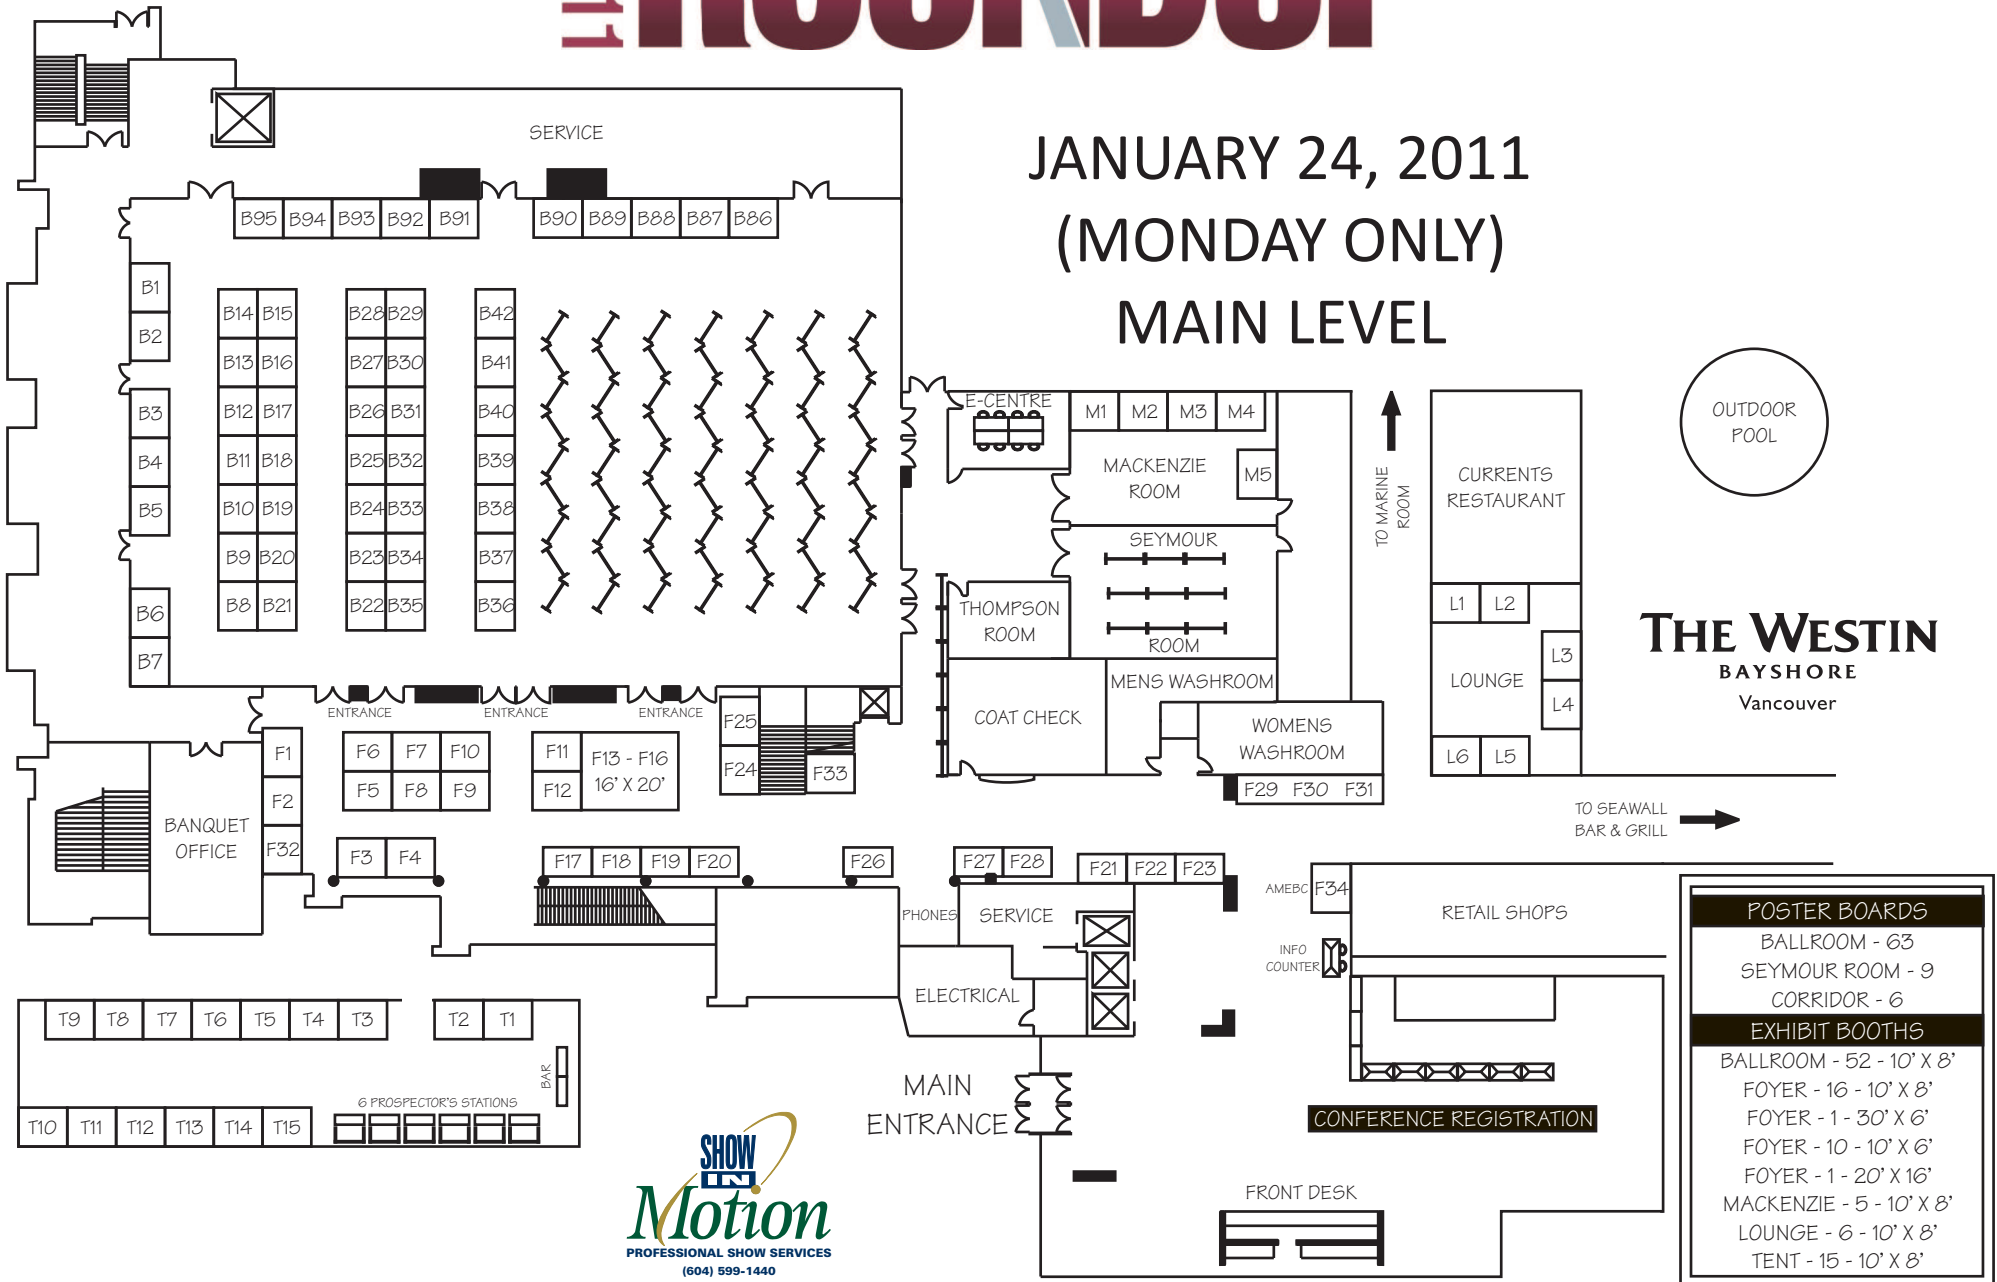

MINERAL
EXPLORATION
2011

AMEBC ROUNDUP

JANUARY 24, 2011
(MONDAY ONLY)
MAIN LEVEL

MINERAL
EXPLORATION

2011 ROUNDUP

JANUARY 25 - 26, 2010
(TUESDAY AND
WEDNESDAY ONLY)

MAIN LEVEL

OUTDOOR
POOL

THE WESTIN
BAYSHORE
Vancouver

POSTER BOARDS	
SEYMOUR ROOM	- 9
CORRIDOR	- 6
EXHIBIT BOOTHS	
BALLROOM	- 95 - 10' X 8'
FOYER	- 16 - 10' X 8'
FOYER - 1	- 30' X 6'
FOYER - 10	- 10' X 6'
FOYER - 1	- 20' X 16'
MACKENZIE	- 5 - 10' X 8'
LOUNGE	- 6 - 10' X 8'

MINERAL
EXPLORATION

2011 ROUNDUP

JANUARY 27, 2011
(THURSDAY ONLY)

MAIN LEVEL

OUTDOOR
POOL

THE WESTIN
BAYSHORE
Vancouver

POSTER BOARDS	
SEYMOUR ROOM	- 9
CORRIDOR	- 6
EXHIBIT BOOTHS	
BALLROOM	- 95 - 10' X 8'
FOYER	- 16 - 10' X 8'
FOYER - 1	- 30' X 6'
FOYER - 10	- 10' X 6'
FOYER - 11	- 20' X 16'
LOUNGE - 6	- 10' X 8'

MINERAL
EXPLORATION

2011 ROUNDUP

JANUARY 24 - 27, 2011
(MONDAY - THURSDAY)

SECOND LEVEL

THE WESTIN
BAYSHORE
Vancouver

POSTER BOARDS
OAK ROOM - 15
EXHIBIT BOOTHS
CYPRESS ROOM - 13 - 10' X 8'
FOYER - 10 - 10' X 8'